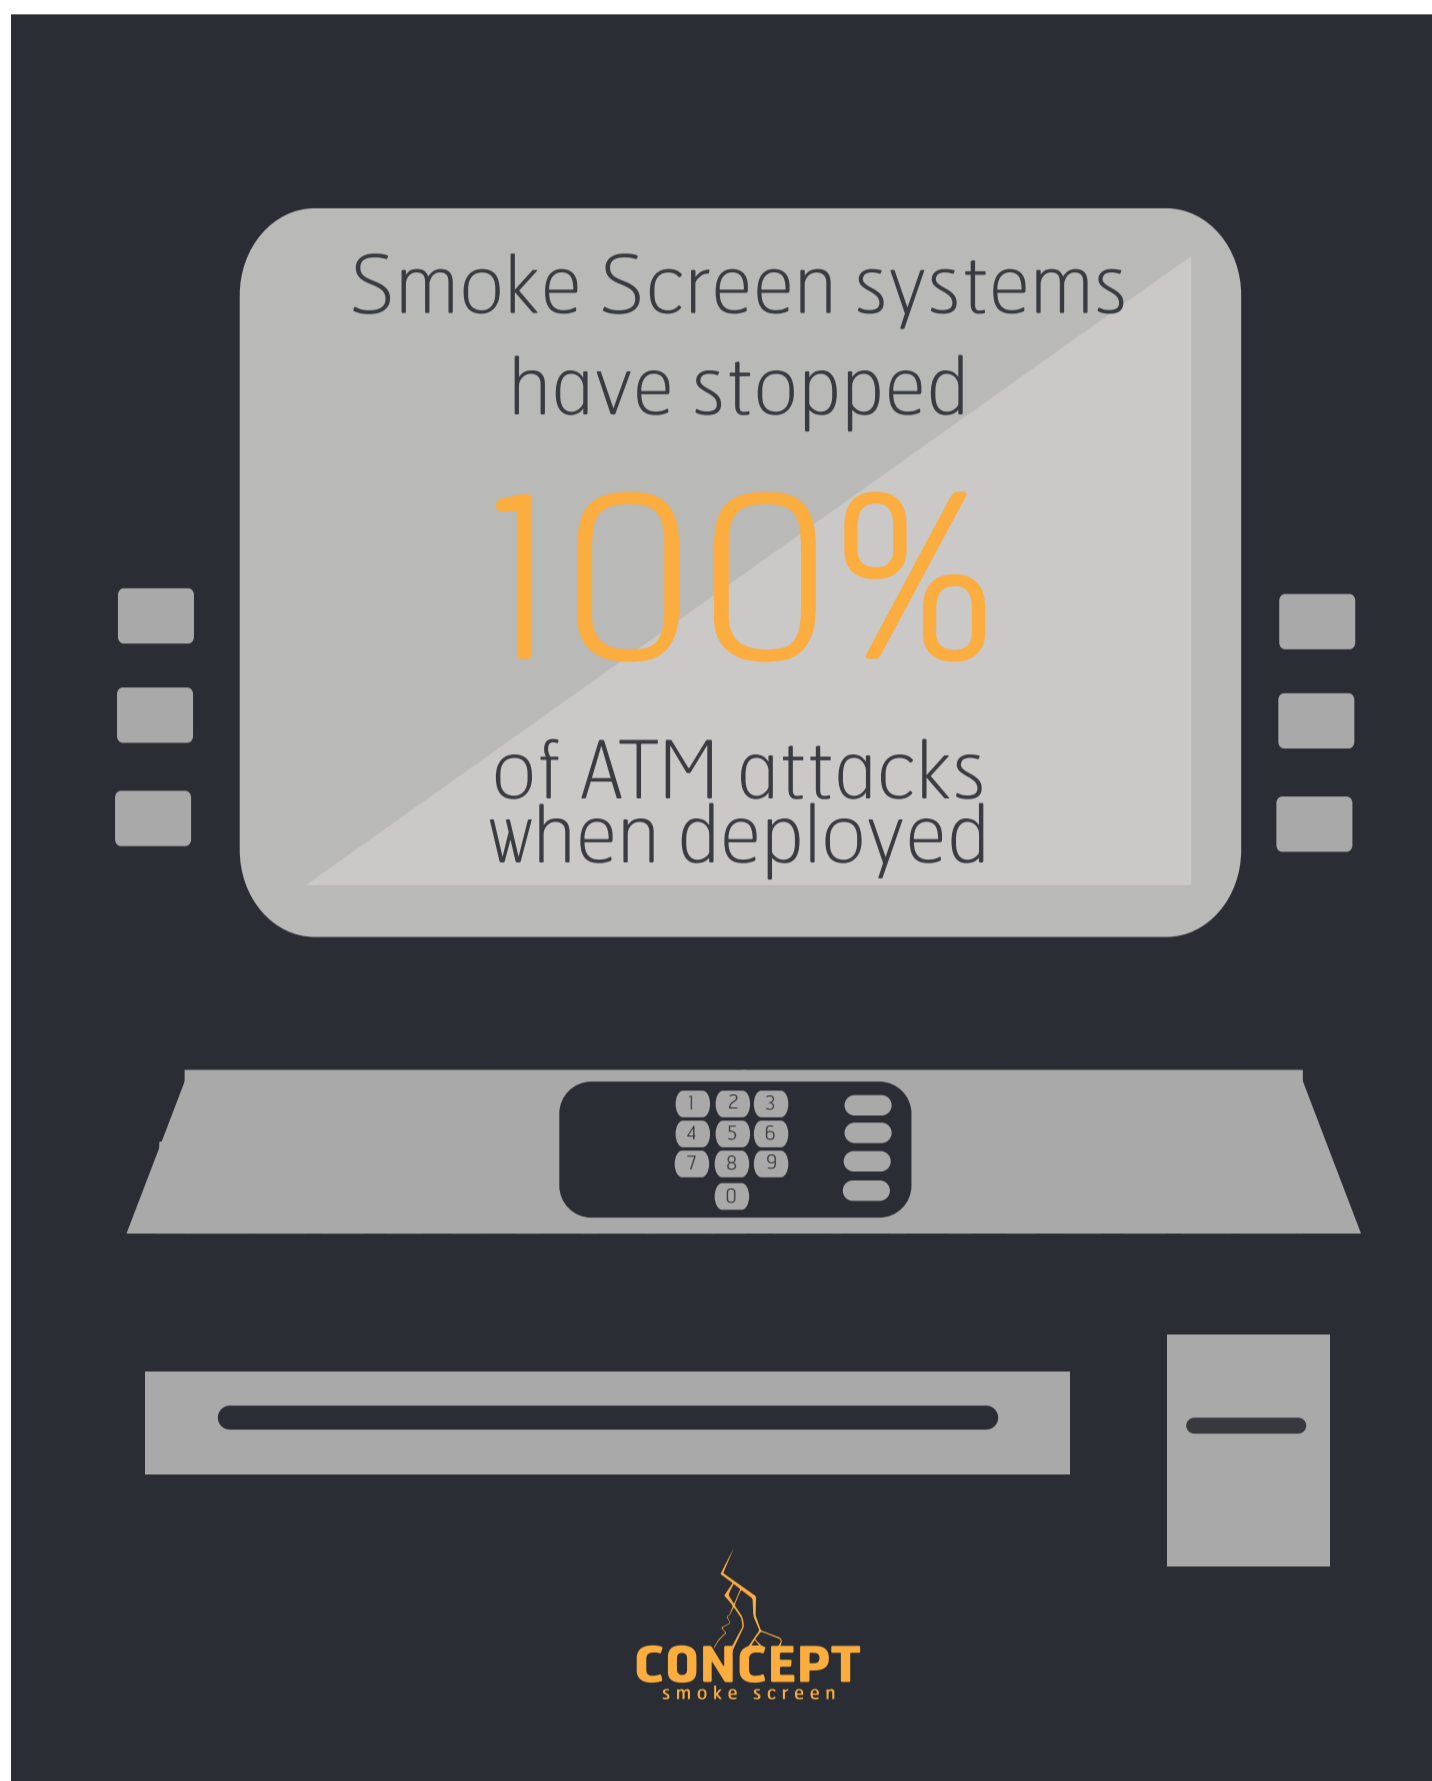

EUROPEAN ATM ATTACKS

The increasing number of attacks on ATMs in Europe from January - June 2016

FIGHT BACK!

PREVENT ATTACKS ON ATMs

Security fog defends property and deters intruders within seconds

CAN'T SEE IT? CAN'T STEAL IT!

- Produces dense, dry fog (no residue) which is harmless to both people and property
- In 2015, the fastest Smoke Screen defence was recorded when a burglar was stopped by a Sentinel the day it was installed
- In July there were 90 attacks in ATMs in Brazil - Smoke Screen customers suffered none!
- The Sentinel range can be used in a multitude of situations, not just to protect ATMs